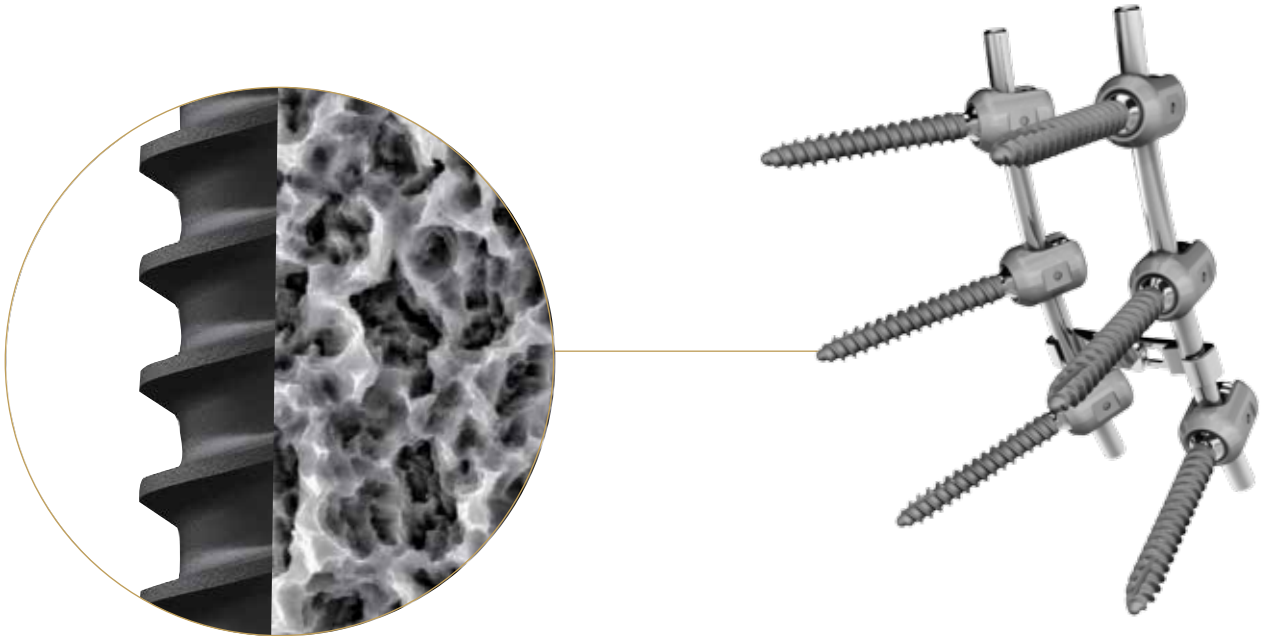

Clear visibility

Less metal artifact by diagnostic imaging

High implant porosity provides excellent diagnostic imaging. The fusion area is clearly visible by X-Ray, CT and MRI.

GENOSS

Lumbar Pedicle Screw™

- Enhanced fixation using S.L.A. surface treatment
- Higher bone-to-implant contact
- Faster bone formation on the surface

S.L.A. surface

Enhanced bone fixation performance
using S.L.A. surface treatment

Device description

GENOSS Lumbar Pedicle Screw™ is a device designed for usage in the posterior lumbar inter-body fusion procedures. It consists of pedicle screw(poly, mono type), reduction screw(poly, mono type), set screw, rods, crosslink as well as connecting and bolting elements. Various forms and sizes of these implants are available, so that adaptations can always be made to take into account the pathology and the individual patient.

Indication

GENOSS Lumbar Pedicle Screw™ is intended to provide immobilization and stabilization of spinal segments in the treatment of the following; Degenerative spondylolisthesis objective evidence of neurologic impairment, fracture, dislocation, scoliosis, kyphosis, spinal tumor, and failed previous fusion(pseudarthrosis). In addition, the system is indicated for spinal pedicle screw fixation in patients with severe spondylolisthesis (Grade 3 and 4) at the L5-S1 joint, receiving fusion using autogenous graft, having the device removed after the development of a solid fusion mass.