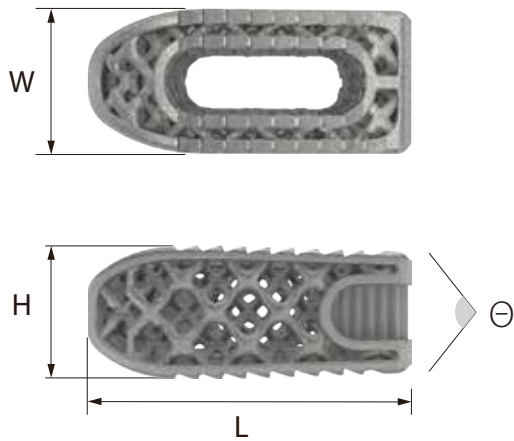

Reference No.	Model No.	H(mm)	W(mm)	L(mm)	Θ°
11010055	PL0709240	7	9	24	0
11010056	PL0809240	8	9	24	0
11010057	PL0909240	9	9	24	0
11010058	PL1009240	10	9	24	0
11010059	PL1109240	11	9	24	0
11010060	PL1209240	12	9	24	0
11010061	PL1309240	13	9	24	0
11010062	PL1409240	14	9	24	0
11010063	PL1509240	15	9	24	0
11010064	PL0711240	7	11	24	0
11010065	PL0811240	8	11	24	0
11010066	PL0911240	9	11	24	0
11010067	PL1011240	10	11	24	0
11010068	PL1111240	11	11	24	0
11010069	PL1211240	12	11	24	0
11010070	PL1311240	13	11	24	0
11010071	PL1411240	14	11	24	0
11010072	PL1511240	15	11	24	0
11010073	PL0709244	7	9	24	4
11010074	PL0809244	8	9	24	4
11010075	PL0909244	9	9	24	4
11010076	PL1009244	10	9	24	4
11010077	PL1109244	11	9	24	4
11010078	PL1209244	12	9	24	4
11010079	PL1309244	13	9	24	4
11010080	PL1409244	14	9	24	4
11010081	PL1509244	15	9	24	4
11010082	PL0711244	7	11	24	4
11010083	PL0811244	8	11	24	4
11010084	PL0911244	9	11	24	4
11010085	PL1011244	10	11	24	4
11010086	PL1111244	11	11	24	4
11010087	PL1211244	12	11	24	4
11010088	PL1311244	13	11	24	4
11010089	PL1411244	14	11	24	4
11010090	PL1511244	15	11	24	4
11010091	PL0709248	7	9	24	8
11010092	PL0809248	8	9	24	8
11010093	PL0909248	9	9	24	8
11010094	PL1009248	10	9	24	8
11010095	PL1109248	11	9	24	8
11010096	PL1209248	12	9	24	8
11010097	PL1309248	13	9	24	8
11010098	PL1409248	14	9	24	8
11010099	PL1509248	15	9	24	8
11010100	PL0711248	7	11	24	8
11010101	PL0811248	8	11	24	8
11010102	PL0911248	9	11	24	8
11010103	PL1011248	10	11	24	8
11010104	PL1111248	11	11	24	8
11010105	PL1211248	12	11	24	8
11010106	PL1311248	13	11	24	8
11010107	PL1411248	14	11	24	8
11010108	PL1511248	15	11	24	8