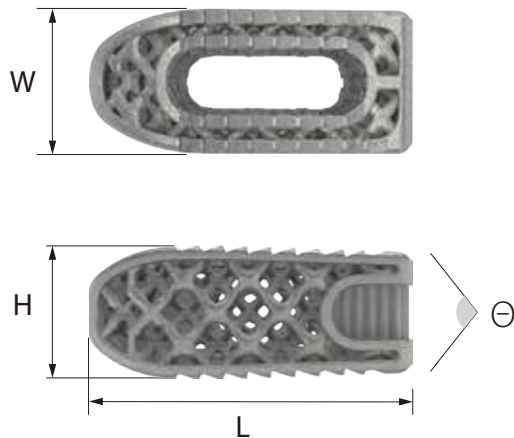

3d Cage-PLIF Grip sterile packaged cages

Reference No.	Model No.	H(mm)	W(mm)	L(mm)	Θ°
11010001	PL0709220	7	9	22	0
11010002	PL0809220	8	9	22	0
11010003	PL0909220	9	9	22	0
11010004	PL1009220	10	9	22	0
11010005	PL1109220	11	9	22	0
11010006	PL1209220	12	9	22	0
11010007	PL1309220	13	9	22	0
11010008	PL1409220	14	9	22	0
11010009	PL1509220	15	9	22	0
11010010	PL0711220	7	11	22	0
11010011	PL0811220	8	11	22	0
11010012	PL0911220	9	11	22	0
11010013	PL1011220	10	11	22	0
11010014	PL1111220	11	11	22	0
11010015	PL1211220	12	11	22	0
11010016	PL1311220	13	11	22	0
11010017	PL1411220	14	11	22	0
11010018	PL1511220	15	11	22	0
11010019	PL0709224	7	9	22	4
11010020	PL0809224	8	9	22	4
11010021	PL0909224	9	9	22	4
11010022	PL1009224	10	9	22	4
11010023	PL1109224	11	9	22	4
11010024	PL1209224	12	9	22	4
11010025	PL1309224	13	9	22	4
11010026	PL1409224	14	9	22	4
11010027	PL1509224	15	9	22	4
11010028	PL0711224	7	11	22	4
11010029	PL0811224	8	11	22	4
11010030	PL0911224	9	11	22	4
11010031	PL1011224	10	11	22	4
11010032	PL1111224	11	11	22	4
11010033	PL1211224	12	11	22	4
11010034	PL1311224	13	11	22	4
11010035	PL1411224	14	11	22	4
11010036	PL1511224	15	11	22	4
11010037	PL0709228	7	9	22	8
11010038	PL0809228	8	9	22	8
11010039	PL0909228	9	9	22	8
11010040	PL1009228	10	9	22	8
11010041	PL1109228	11	9	22	8
11010042	PL1209228	12	9	22	8
11010043	PL1309228	13	9	22	8
11010044	PL1409228	14	9	22	8
11010045	PL1509228	15	9	22	8
11010046	PL0711228	7	11	22	8
11010047	PL0811228	8	11	22	8
11010048	PL0911228	9	11	22	8
11010049	PL1011228	10	11	22	8
11010050	PL1111228	11	11	22	8
11010051	PL1211228	12	11	22	8
11010052	PL1311228	13	11	22	8
11010053	PL1411228	14	11	22	8
11010054	PL1511228	15	11	22	8