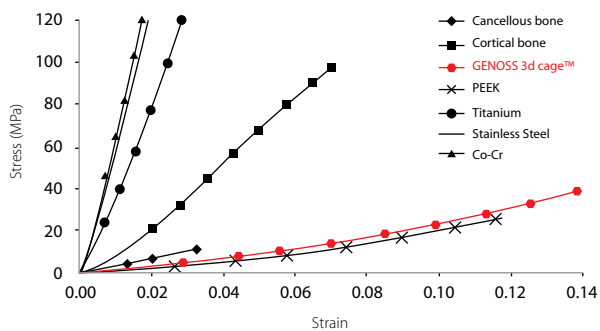

88% porosity

Macro pores

Micro pores

Nano pores

Designed to create better cell attachment and proliferation

GENOSS 3d Cage™ consists of about 88% porosity and average pore size of 800µm (250µm~1,200µm). The porous and micro structure is designed to create a favorable environment for cell attachment and proliferation.

Stress vs. strain curves

Figure 1 Comparison of stress-strain curves of materials common in spinal reconstruction

Elastic modulus under compressive forces

Figure 2 Elastic modulus of all materials

Robert F. Heary, Naresh Parvathreddy, Sujitha Sampath, Nitin Agarwal. Elastic Modulus in the selection of interbody implants[master's thesis].New Jersey(USA): Journal of Spinal Surgery.2017.165p.

Clear visibility

Less metal artifact by diagnostic imaging

High implant porosity provides excellent diagnostic imaging. The fusion area is clearly visible by X-Ray, CT and MRI.

GENOSS

Lumbar Pedicle Screw™

- Enhanced fixation using S.L.A. surface treatment
- Higher bone-to-implant contact
- Faster bone formation on the surface

S.L.A. surface

Enhanced bone fixation performance
using S.L.A. surface treatment