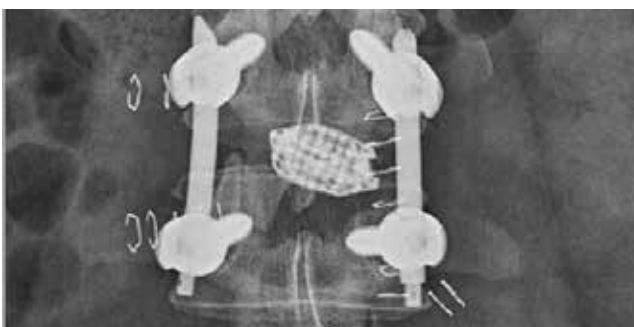

Stress vs. strain curves

Figure 1 Comparison of stress-strain curves of materials common in spinal reconstruction

Elastic modulus under compressive forces

Figure 2 Elastic modulus of all materials

Robert F. Heary, Naresh Parvathreddy, Sujitha Sampath, Nitin Agarwal. Elastic Modulus in the selection of interbody implants[master's thesis].New Jersey(USA): Journal of Spinal Surgery.2017.165p.

Clear visibility

Less metal artifact by diagnostic imaging

High implant porosity provides excellent diagnostic imaging. The fusion area is clearly visible by X-Ray, CT and MRI.

GENOSS

Lumbar Pedicle Screw™

Device description

GENOSS Lumbar Pedicle Screw™ is a device designed for usage in the posterior lumbar inter-body fusion procedures. It consists of pedicle screw(poly, mono type), reduction screw(poly, mono type), set screw, rods, crosslink as well as connecting and bolting elements. Various forms and sizes of these implants are available, so that adaptations can always be made to take into account the pathology and the individual patient.