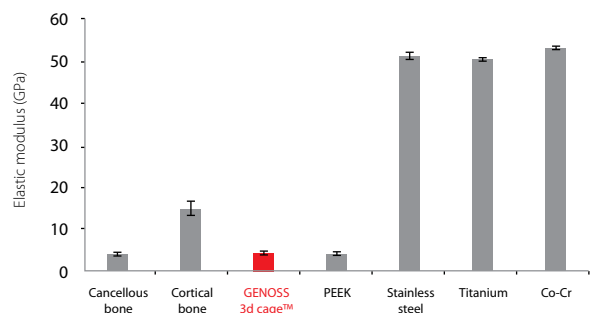

Stress vs. strain curves

Figure 1 Comparison of stress-strain curves of materials common in spinal reconstruction

Elastic modulus under compressive forces

Figure 2 Elastic modulus of all materials

Robert F. Heary, Naresh Parvathreddy, Sujitha Sampath, Nitin Agarwal. Elastic Modulus in the selection of interbody implants[master's thesis].New Jersey(USA): Journal of Spinal Surgery.2017.165p.

Clear visibility

Less metal artifact by diagnostic imaging

High implant porosity provides excellent diagnostic imaging. The fusion area is clearly visible by X-Ray, CT and MRI.

GENOSS

Lumbar Pedicle Screw™

- Enhanced fixation using S.L.A. surface treatment
- Higher bone-to-implant contact
- Faster bone formation on the surface

S.L.A. surface

Enhanced bone fixation performance
using S.L.A. surface treatment