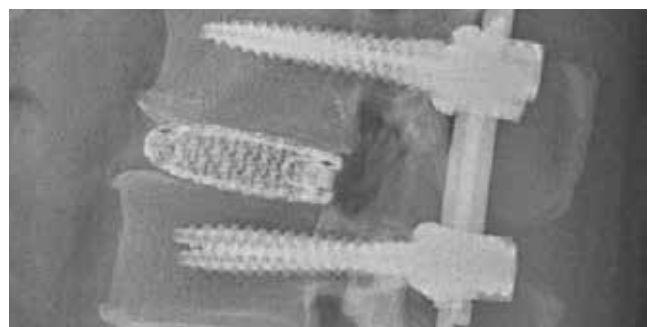

Stress vs. strain curves

Figure 1 Comparison of stress-strain curves of materials common in spinal reconstruction

Elastic modulus under compressive forces

Figure 2 Elastic modulus of all materials

Robert F. Heary, Naresh Parvathreddy, Sujitha Sampath, Nitin Agarwal. Elastic Modulus in the selection of interbody implants[master's thesis].New Jersey(USA): Journal of Spinal Surgery.2017.165p.

Clear visibility

Less metal artifact by diagnostic imaging

High implant porosity provides excellent diagnostic imaging. The fusion area is clearly visible by X-Ray, CT and MRI.

GENOSS

Lumbar Pedicle Screw™

- Enhanced fixation using S.L.A. surface treatment
- Higher bone-to-implant contact
- Faster bone formation on the surface

S.L.A. surface

Enhanced bone fixation performance
using S.L.A. surface treatment

Device description

GENOSS Lumbar Pedicle Screw™ is a device designed for usage in the posterior lumbar inter-body fusion procedures. It consists of pedicle screw(poly, mono type), reduction screw(poly, mono type), set screw, rods, crosslink as well as connecting and bolting elements. Various forms and sizes of these implants are available, so that adaptations can always be made to take into account the pathology and the individual patient.